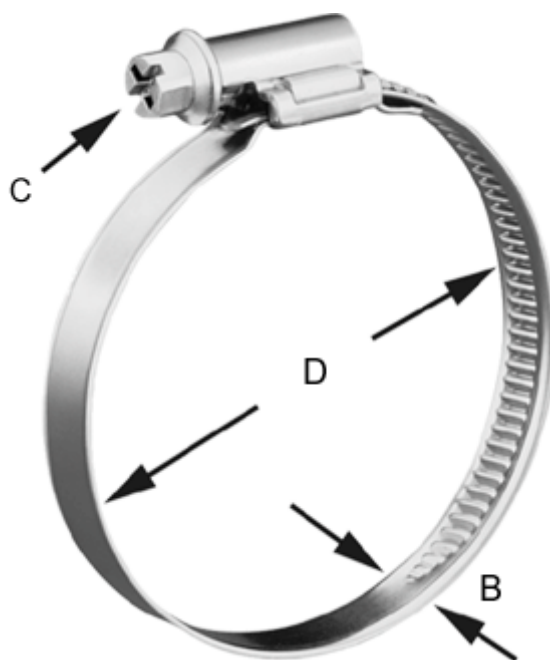

Article number: 021367703060

Description: Worm Drive Hose Clip
TORRO 50-70/12 C7 W3

Measures

C (screw type) = C7 - 7mm

Diameter D = 50-70

Width B = 12.0